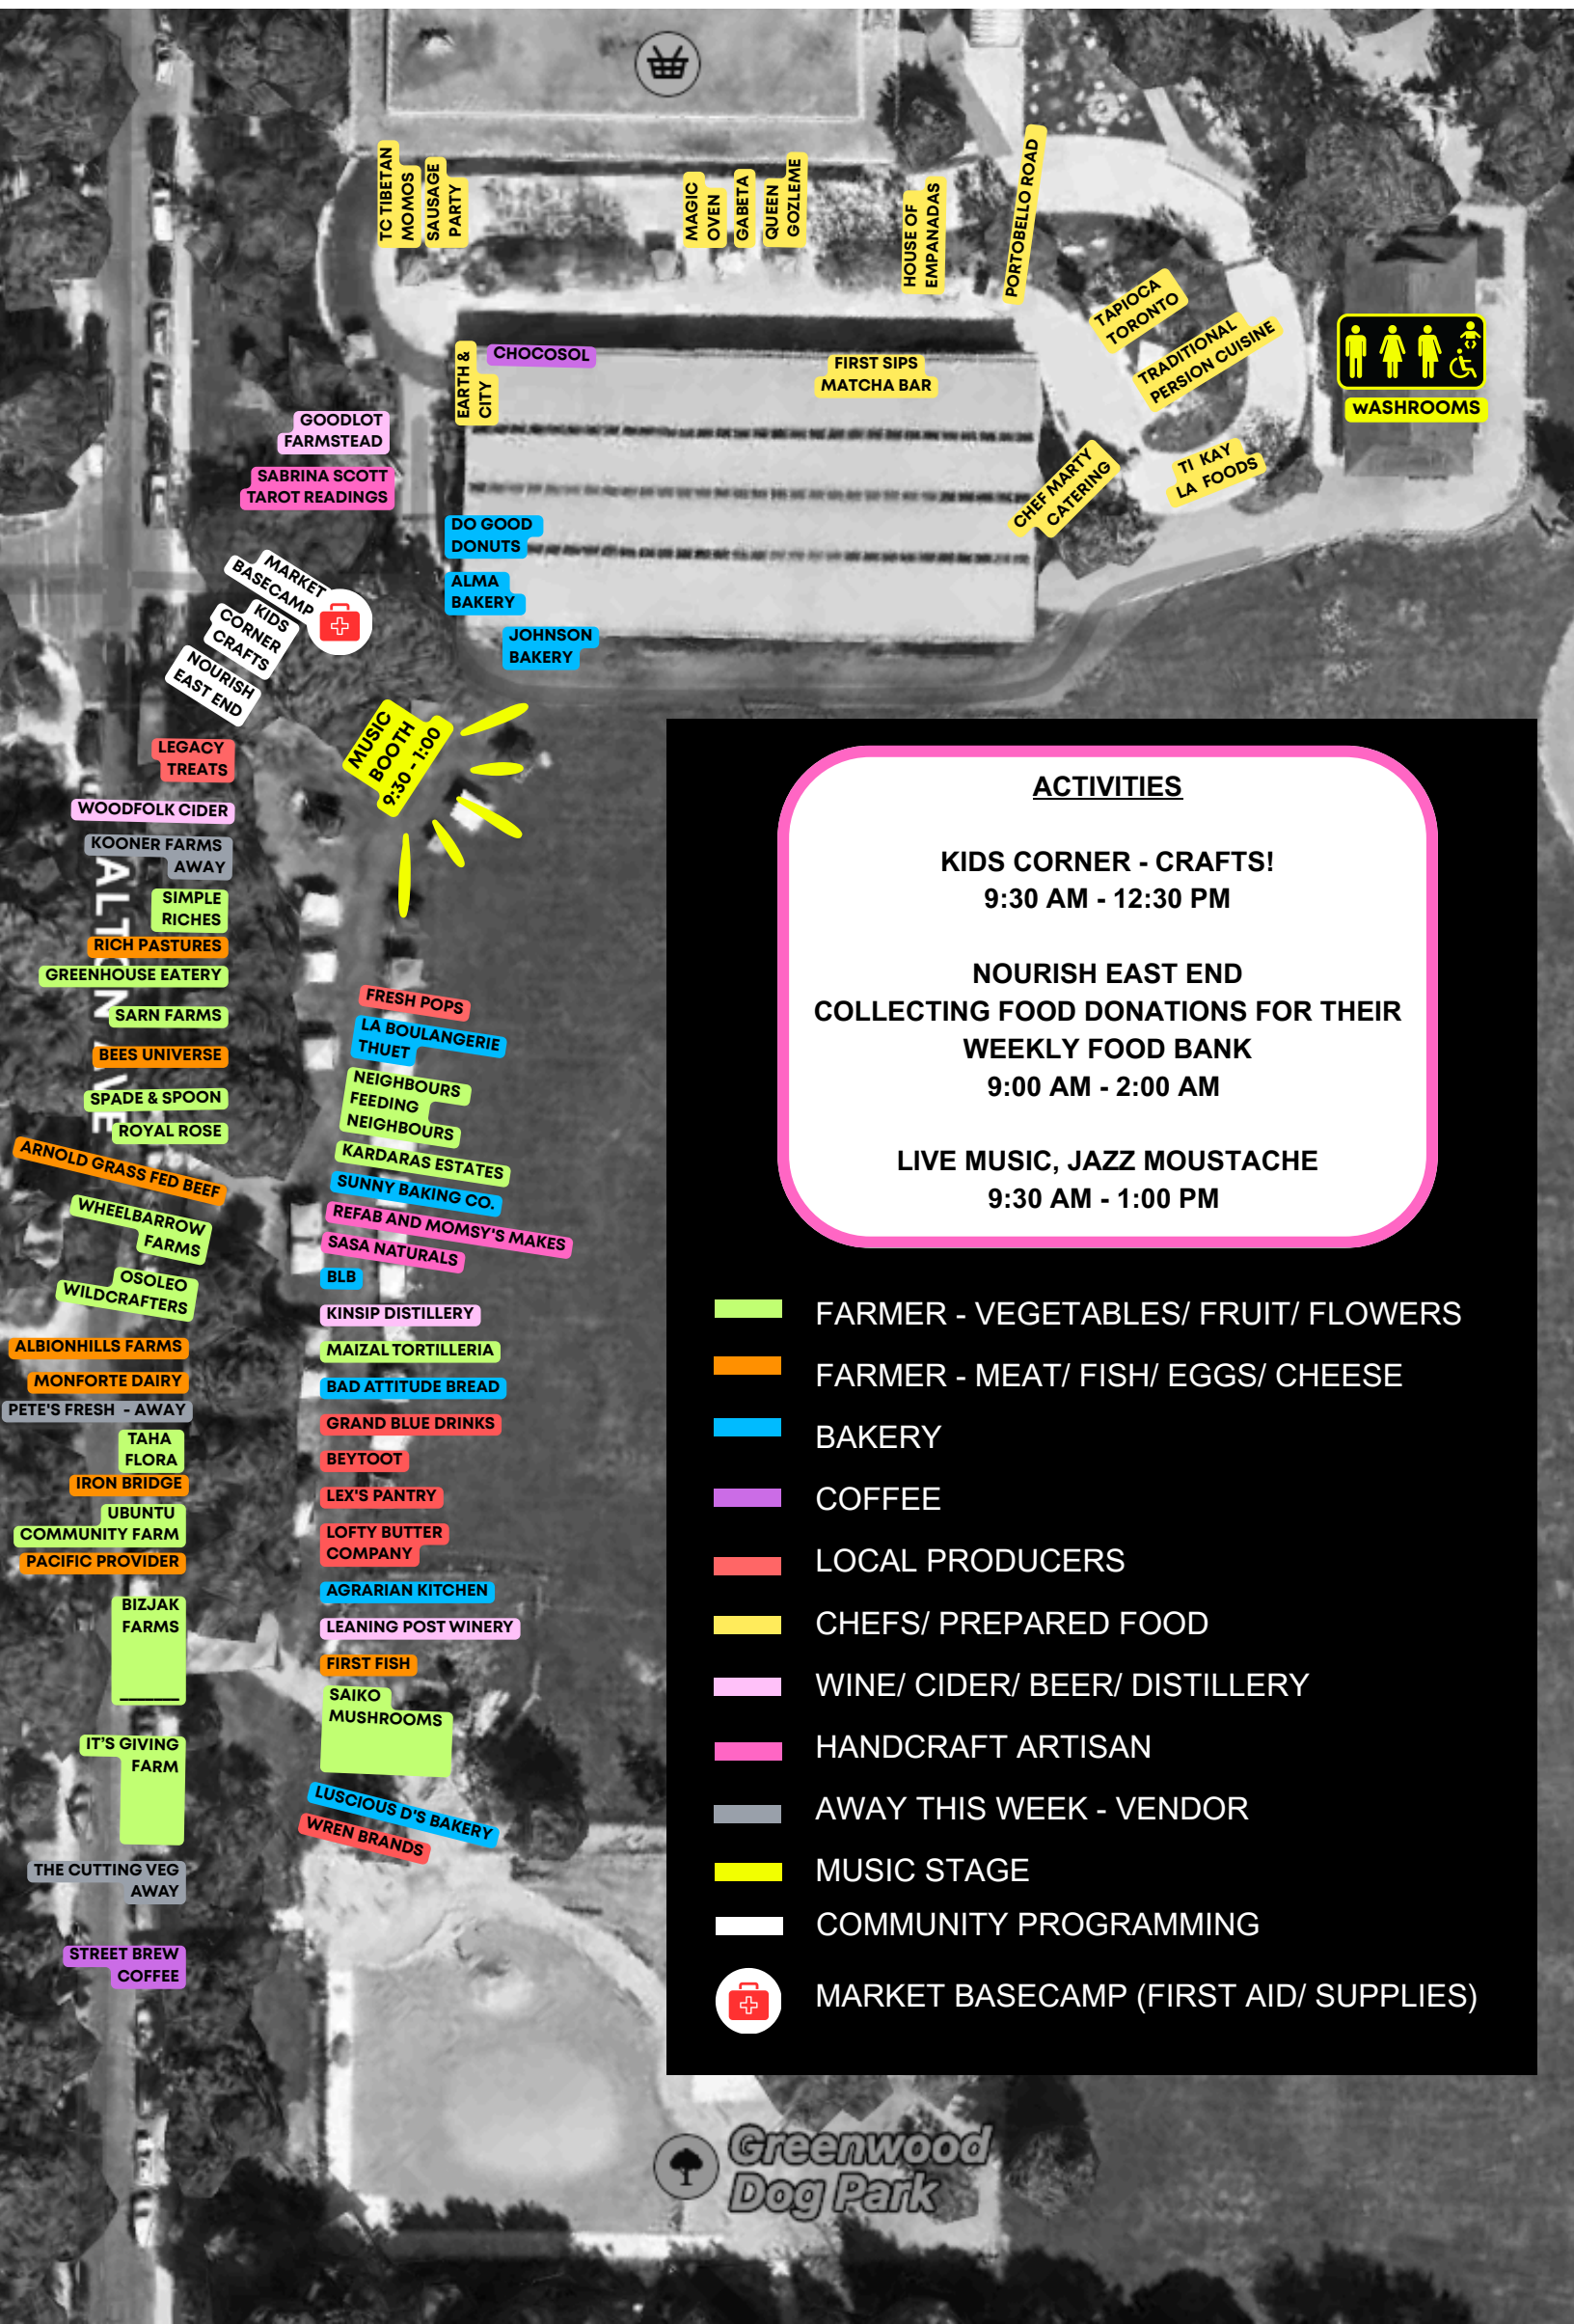

THE LESLIEVILLE FARMERS' MARKET

MARKET MAP | SUNDAY MAY 17, 2026

GREENWOOD PARK

TC TIBETAN MOMOS SAUSAGE PARTY

MAGIC OVEN GABETA QUEEN GOZLEME

HOUSE OF EMPANADAS

PORTOBELLO ROAD

TAPIOCA TORONTO

ALMA BAKERY

JOHNSON BAKERY

MARKET BASECAMP
KIDS CORNER CRAFTS
NOURISH EAST END

MUSIC BOOTH 9:30 - 1:00

LEGACY TREATS

WOODFOLK CIDER

KOONER FARMS AWAY

SIMPLE RICHES

BIZJAK FARMS

IT'S GIVING FARM

THE CUTTING VEG AWAY

STREET BREW COFFEE

FRESH POPS

LA BOULANGERIE THUET

NEIGHBOURS FEEDING NEIGHBOURS

KARDARAS ESTATES

BEYTOOT

LEX'S PANTRY

LOFTY BUTTER COMPANY

AGRARIAN KITCHEN

LEANING POST WINERY

FIRST FISH

SAIKO MUSHROOMS

LUSCIOUS D'S BAKERY